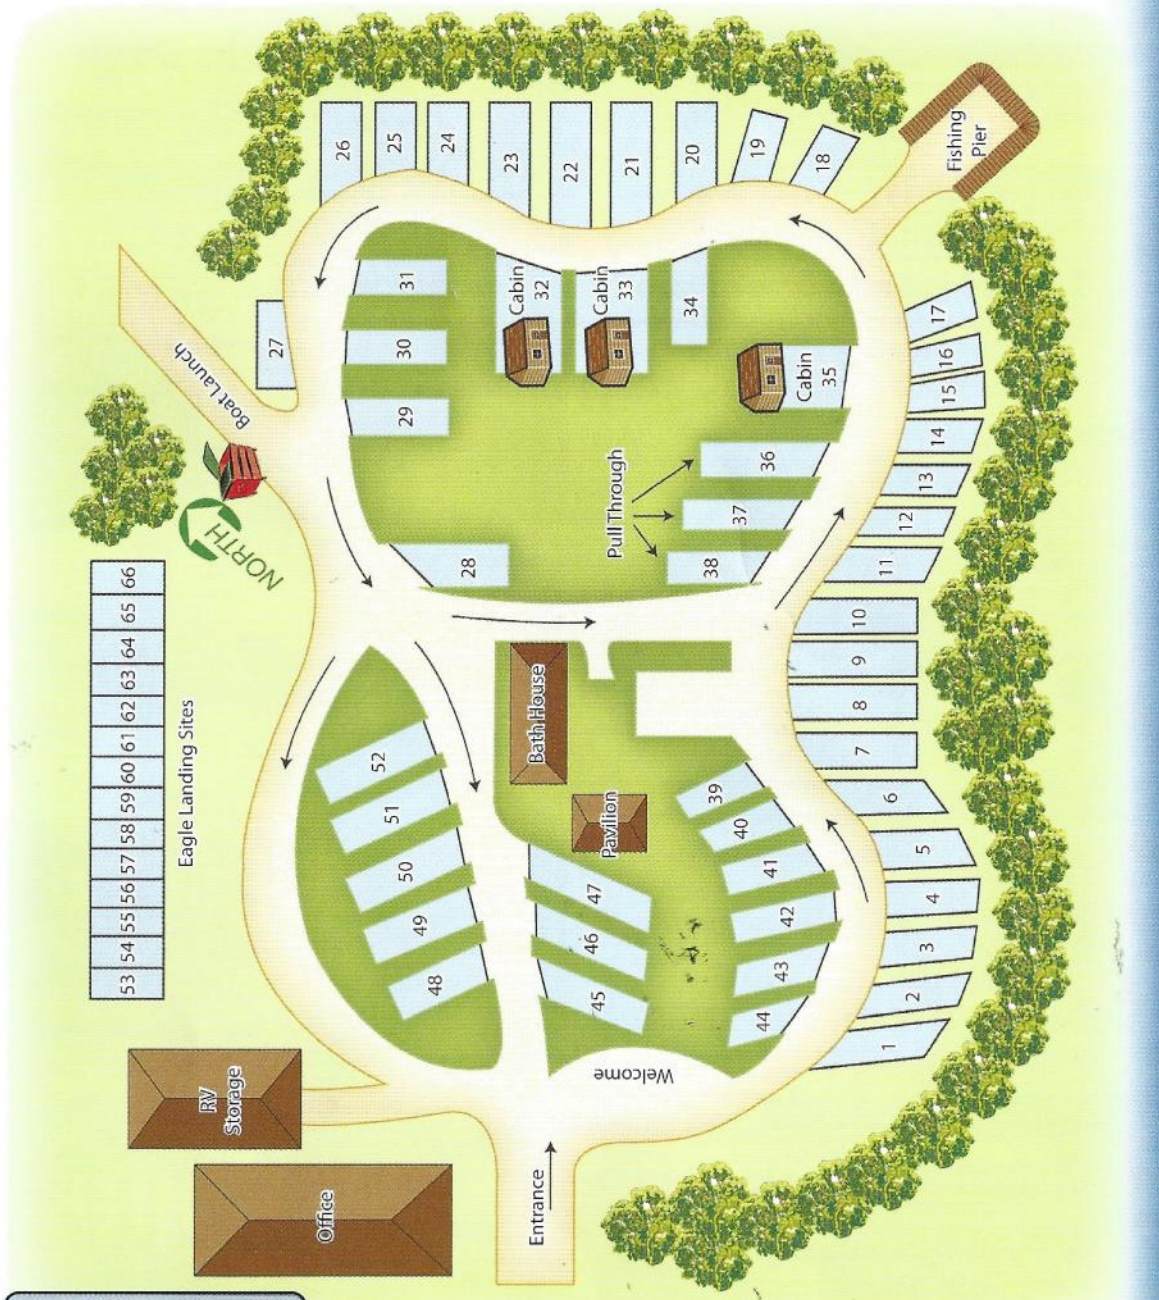

# Little Eagle RV Park

14652 Hwy. 79 N  
Buchanan, TN 38222 • Henry County  
[www.littleeaglervpark.com](http://www.littleeaglervpark.com)

**731.642.4669**

**Southeast Publications** SINCE 1986  
SERVICING USA & CANADA  
All Rights Reserved © 2013

Wi-Fi Code: \_\_\_\_\_ Gate Code: \_\_\_\_\_